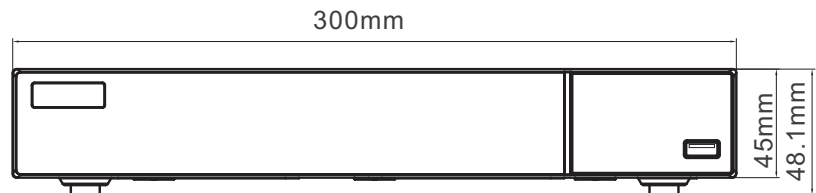

Specification	Network Video Recorder
Mobile OS Device	
OS	iOS, Android
Storage / Backup	
HDD Interface	SATA 3.0 x 1, maximum 8TB
Local Backup	U disk, USB mobile HDD
Network Backup	Supported
Port	
USB	USB 2.0 x2
PoE	
PoE Ports	100M RJ45 x4
Standards	IEEE802.3af
Output Power	Unlimited
Others	
Power Supply	DC 48V/1.25A
Consumption	≤ 10W (without HDD)
Dimensions (mm)	300 x 249 x 45 (W x D x H)
Working Environment	-10 ~ +50°C, 10% ~ 90% humidity

CAMERA SPECIFICATIONS

- 8MP (3840 × 2160) H.265 coding
- Max.resolution: 3840 × 2160
- ICR auto switch, true day / night, ROI coding
- 3D DNR, WDR, HLC, BLC, defog
- 20~30m IR night view distance
- DC12V/PoE power supply
- P2P function optional
- IP67 ingress protection
- Supports three streams
- Supports mobile surveillance by smart phones with iOS or Android OS
- Intelligent analytics