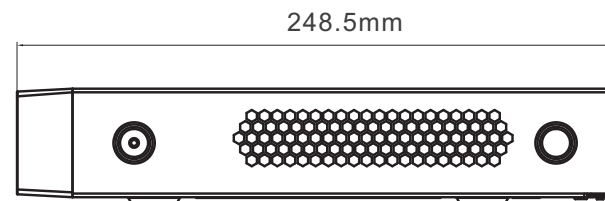

VKIT-4K-2E-G

4K 4CHN 2 TURRET CAMERA KIT, 1TB Storage

INSIDE THE KIT

2x TURVIP4KS3-FG-A

1x VIPER-NVR-4K-4-1TB

2x 18M cables

RECORDER SPECIFICATIONS

- Supports 4CH 8MP/6MP/5MP/4MP/3MP/1080P/1280x1024/960P/720P/960H/DI/CIF IP video input
- Adopts standard H.265 and H.264, high profile
- Intuitive and user-friendly Graphic User Interface (GUI)
- Multi-mode recording: manual / timer / motion / sensor / smart events
- Playback: 4CH simultaneous playback
- DHCP, DDNS, PPPoE network protocol
- Remote control via Web or CMS: preview, playback,
- Supports dual streams
- Supports mobile surveillance by smart phones with iOS or Android OS
- Pentaplex : preview, record, playback, backup

RECORDER SPECIFICATIONS

- Supports 4CH 8MP/6MP/5MP/4MP/3MP/1080P/1280x1024/960P/720P/960H/DI/CIF IP video input
- Adopts standard H.265 and H.264, high profile
- Intuitive and user-friendly Graphic User Interface (GUI)
- Multi-mode recording: manual / timer / motion / sensor / smart events
- Playback: 4CH simultaneous playback
- DHCP, DDNS, PPPoE network protocol
- Remote control via Web or CMS: preview, playback,
- Supports dual streams
- Supports mobile surveillance by smart phones with iOS or Android OS
- Pentaplex : preview, record, playback, backup

Specification	Network Video Recorder
Mobile OS Device	
OS	iOS, Android
Storage / Backup	
HDD Interface	SATA 3.0 x 1, maximum 8TB
Local Backup	U disk, USB mobile HDD
Network Backup	Supported
Port	
USB	USB 2.0 x2
PoE	
PoE Ports	100M RJ45 x4
Standards	IEEE802.3af
Output Power	Unlimited
Others	
Power Supply	DC 48V/1.25A
Consumption	≤ 10W (without HDD)
Dimensions (mm)	300 x 249 x 45 (W x D x H)
Working Environment	-10 ~ +50°C, 10% ~ 90% humidity