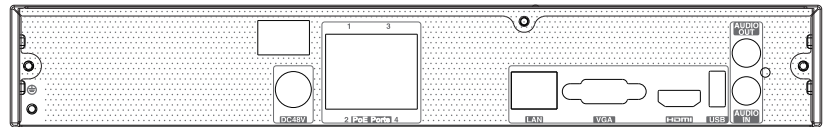

VKIT-4K-2E-G

4K 4CHN 2 TURRET CAMERA KIT, 1TB Storage

INSIDE THE KIT

2x TURVIP4KS3-FG-A

1x VIPER-NVR-4K-4-1TB

2x 18M cables

RECORDER SPECIFICATIONS

- Supports 4CH 8MP/6MP/5MP/4MP/3MP/1080P/1280x1024/960P/720P/960H/DI/CIF IP video input
- Adopts standard H.265 and H.264, high profile
- Intuitive and user-friendly Graphic User Interface (GUI)
- Multi-mode recording: manual / timer / motion / sensor / smart events
- Playback: 4CH simultaneous playback
- DHCP, DDNS, PPPoE network protocol
- Remote control via Web or CMS: preview, playback,
- Supports dual streams
- Supports mobile surveillance by smart phones with iOS or Android OS
- Pentaplex : preview, record, playback, backup

RECORDER SPECIFICATIONS

- Supports 4CH 8MP/6MP/5MP/4MP/3MP/1080P/1280x1024/960P/720P/960H/DI/CIF IP video input
- Adopts standard H.265 and H.264, high profile
- Intuitive and user-friendly Graphic User Interface (GUI)
- Multi-mode recording: manual / timer / motion / sensor / smart events
- Playback: 4CH simultaneous playback
- DHCP, DDNS, PPPoE network protocol
- Remote control via Web or CMS: preview, playback,
- Supports dual streams
- Supports mobile surveillance by smart phones with iOS or Android OS
- Pentaplex : preview, record, playback, backup

Specification	Network Video Recorder
Mobile OS Device	
OS	iOS, Android
Storage / Backup	
HDD Interface	SATA 3.0 x 1, maximum 8TB
Local Backup	U disk, USB mobile HDD
Network Backup	Supported
Port	
USB	USB 2.0 x2
PoE	
PoE Ports	100M RJ45 x4
Standards	IEEE802.3af
Output Power	Unlimited
Others	
Power Supply	DC 48V/1.25A
Consumption	≤ 10W (without HDD)
Dimensions (mm)	300 x 249 x 45 (W x D x H)
Working Environment	-10 ~ +50°C, 10% ~ 90% humidity