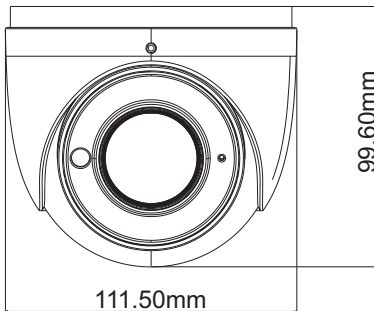

### KEY FEATURES

- 6MP ( 3072 × 2048 ) H.265 coding
- Max.resolution: 3072 x 2048
- ICR auto switch, true day / night, ROI coding
- 3D DNR, digital WDR, HLC, BLC, defog
- Manual zoom lens
- 30~50m IR night view distance
- 1CH built-in MIC
- Support smart phone, iPad, remote monitoring
- DC12V/PoE power supply
- IP 67 ingress protection
- Support three streams