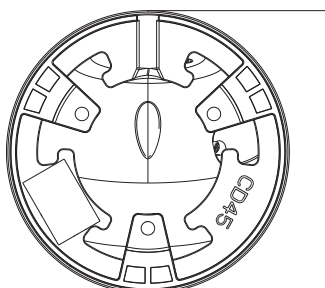

SPECIFICATION	TURVIP-6-FW / TURVIP-6-FG
CAMERA	
Image Sensor	1 / 2.7"
Image Size	3072×2048
Electronic Shutter	1 / 25 s ~ 1 / 100000 s
Iris Type	Fixed Iris
Min. Illumination	0.0236 lux @F2.0, AGC ON; 0 lux with IR 0.0085 lux @ F1.2, AGC ON; 0 lux with IR
Lens / Mount	2.8 mm @F2.0, horizontal field of view: 93.4° / M12
Wide Dynamic Range	Digital WDR
BLC / HLC / Defog	Yes / Yes / Yes
Digital NR	3D DNR
Angle Adjustment	Pan: 0°~360°; Tilt:0°~75°; Rotation: 0°~360°
Image	
Video Compression	H.265 / H.264
H.264 Compression	Main Profile@Leve4.1 High Tier
Resolution	6MP (3072x2048),4MP (2560x1440) 1080P (1920 × 1080), 720P (1280 × 720), D1, CIF, 480 × 240
Main Stream	60Hz: 6MP(1 20fps) / 4MP(1~30fps) / 1080P(1~30fps) / 720P(1~30fps) 50Hz: 6MP(1~20fps) / 4MP(1~25fps) / 1080P(1~25fps) / 720P(1~25fps)
Sub Stream	60Hz: 720P (1-15fps) / D1(1-30fps) / CIF (1~30fps); 50Hz: 720P(1~12fps) / D1(1~25fps) / CIF (1~25fps)
Third Stream	60Hz: D1 / CIF / 480x240 (1~30fps); 50Hz: D1 / CIF / 480x240 (1~25fps)
Bit Rate	128 Kbps ~ 5 Mbps
Bit Rate Type	VBR / CBR
Audio Compression	G711A / U
Image Settings	ROI, Saturation, Brightness, Chroma, Contrast,Wide Dynamic, Sharpen, NR,etc. adjustable through client software or web browser
ROI	Each ROI to be configured separately
Interfaces	
Network	RJ45
Audio	1CH built-in MIC
Functions	
Remote Monitoring	Web browsing,CMS remote control
Online Connection	Support simultaneous monitoring for up to 3 users; Support multi-stream real time transmission
Network Protocol	UDP, IPv4, IPv6, DHCP, NTP, RTSP, PPPoE, DDNS, SMTP, FTP, SNMP, 802.1x, UPnP, HTTPs, QoS
Interface Protocol	ONVIF, GB-T/28181-2011
Storage	Network remote storage, micro SD card storage
Smart Alarm	Motion detection SD card error, SD card full
General function	Watermark, IP address filtering, video mask, heartbeat, password protection
PoE	Yes
IR Distance	20 ~ 30 m
Ingress Protection	IP67
Others	
Power Supply	DC12V/PoE
Power Consumption	< 5W
Operating Environment	- 30°C ~ +60°C (-22°F ~ +140°F) Humidity: less than 95 % non condensing
Dimensions (mm)	Φ 94.6 × 82.8
Weight (net)	Approx. 0.45KG
Installation	Ceiling mounting; Wall mounting