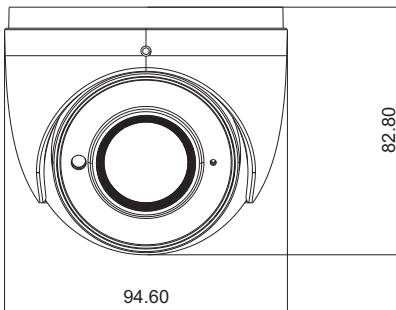

SPECIFICATION	TURVIP-6-FW / TURVIP-6-FG
CAMERA	
Image Sensor	1 / 2.7"
Image Size	3072×2048
Electronic Shutter	1 / 25 s ~ 1 / 100000 s
Iris Type	Fixed Iris
Min. Illumination	0.0236 lux @F2.0, AGC ON; 0 lux with IR 0.0085 lux @ F1.2, AGC ON; 0 lux with IR
Lens / Mount	2.8 mm @F2.0, horizontal field of view: 93.4° / M12
Wide Dynamic Range	Digital WDR
BLC / HLC / Defog	Yes / Yes / Yes
Digital NR	3D DNR
Angle Adjustment	Pan: 0°~360°; Tilt:0°~75°; Rotation: 0°~360°
Image	
Video Compression	H.265 / H.264
H.264 Compression	Main Profile@Leve4.1 High Tier
Resolution	6MP (3072x2048),4MP (2560x1440) 1080P (1920 × 1080), 720P (1280 × 720), D1, CIF, 480 × 240
Main Stream	60Hz: 6MP(1 20fps) / 4MP(1~30fps) / 1080P(1~30fps) / 720P(1~30fps) 50Hz: 6MP(1~20fps) / 4MP(1~25fps) / 1080P(1~25fps) / 720P(1~25fps)
Sub Stream	60Hz: 720P (1-15fps) / D1(1-30fps) / CIF (1~30fps); 50Hz: 720P(1~12fps) / D1(1~25fps) / CIF (1~25fps)
Third Stream	60Hz: D1 / CIF / 480x240 (1~30fps); 50Hz: D1 / CIF / 480x240 (1~25fps)
Bit Rate	128 Kbps ~ 5 Mbps
Bit Rate Type	VBR / CBR
Audio Compression	G711A / U
Image Settings	ROI, Saturation, Brightness, Chroma, Contrast,Wide Dynamic, Sharpen, NR,etc. adjustable through client software or web browser
ROI	Each ROI to be configured separately
Interfaces	
Network	RJ45
Audio	1CH built-in MIC
Functions	
Remote Monitoring	Web browsing,CMS remote control
Online Connection	Support simultaneous monitoring for up to 3 users; Support multi-stream real time transmission
Network Protocol	UDP, IPv4, IPv6, DHCP, NTP, RTSP, PPPoE, DDNS, SMTP, FTP, SNMP, 802.1x, UPnP, HTTPs, QoS
Interface Protocol	ONVIF, GB-T/28181-2011
Storage	Network remote storage, micro SD card storage
Smart Alarm	Motion detection SD card error, SD card full
General function	Watermark, IP address filtering, video mask, heartbeat, password protection
PoE	Yes
IR Distance	20 ~ 30 m
Ingress Protection	IP67
Others	
Power Supply	DC12V/PoE
Power Consumption	< 5W
Operating Environment	- 30°C ~ +60°C (-22°F ~ +140°F) Humidity: less than 95 % non condensing
Dimensions (mm)	Φ 94.6 × 82.8
Weight (net)	Approx. 0.45KG
Installation	Ceiling mounting; Wall mounting