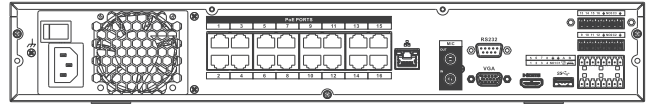

Ordering Information

Type	Part Number	Description
16 Channel NVR	DHI-NVR4416-16P-4KS2	16 Channel 1.5U 16PoE 4K&H.265 Lite Network Video Recorder
32 Channle NVR	DHI-NVR4432-16P-4KS2	32 Channle 1.5U 16PoE 4K&H.265 Lite Network Video Record

Rear Panel